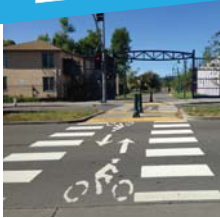

EL CERRITO

OHLONE GREENWAY
BART STATION
IMPROVEMENTS

ACCESS, SAFETY & PLACEMAKING EL CERRITO PLAZA BART

CONCEPTUAL DESIGN PALETTE June 18, 2015