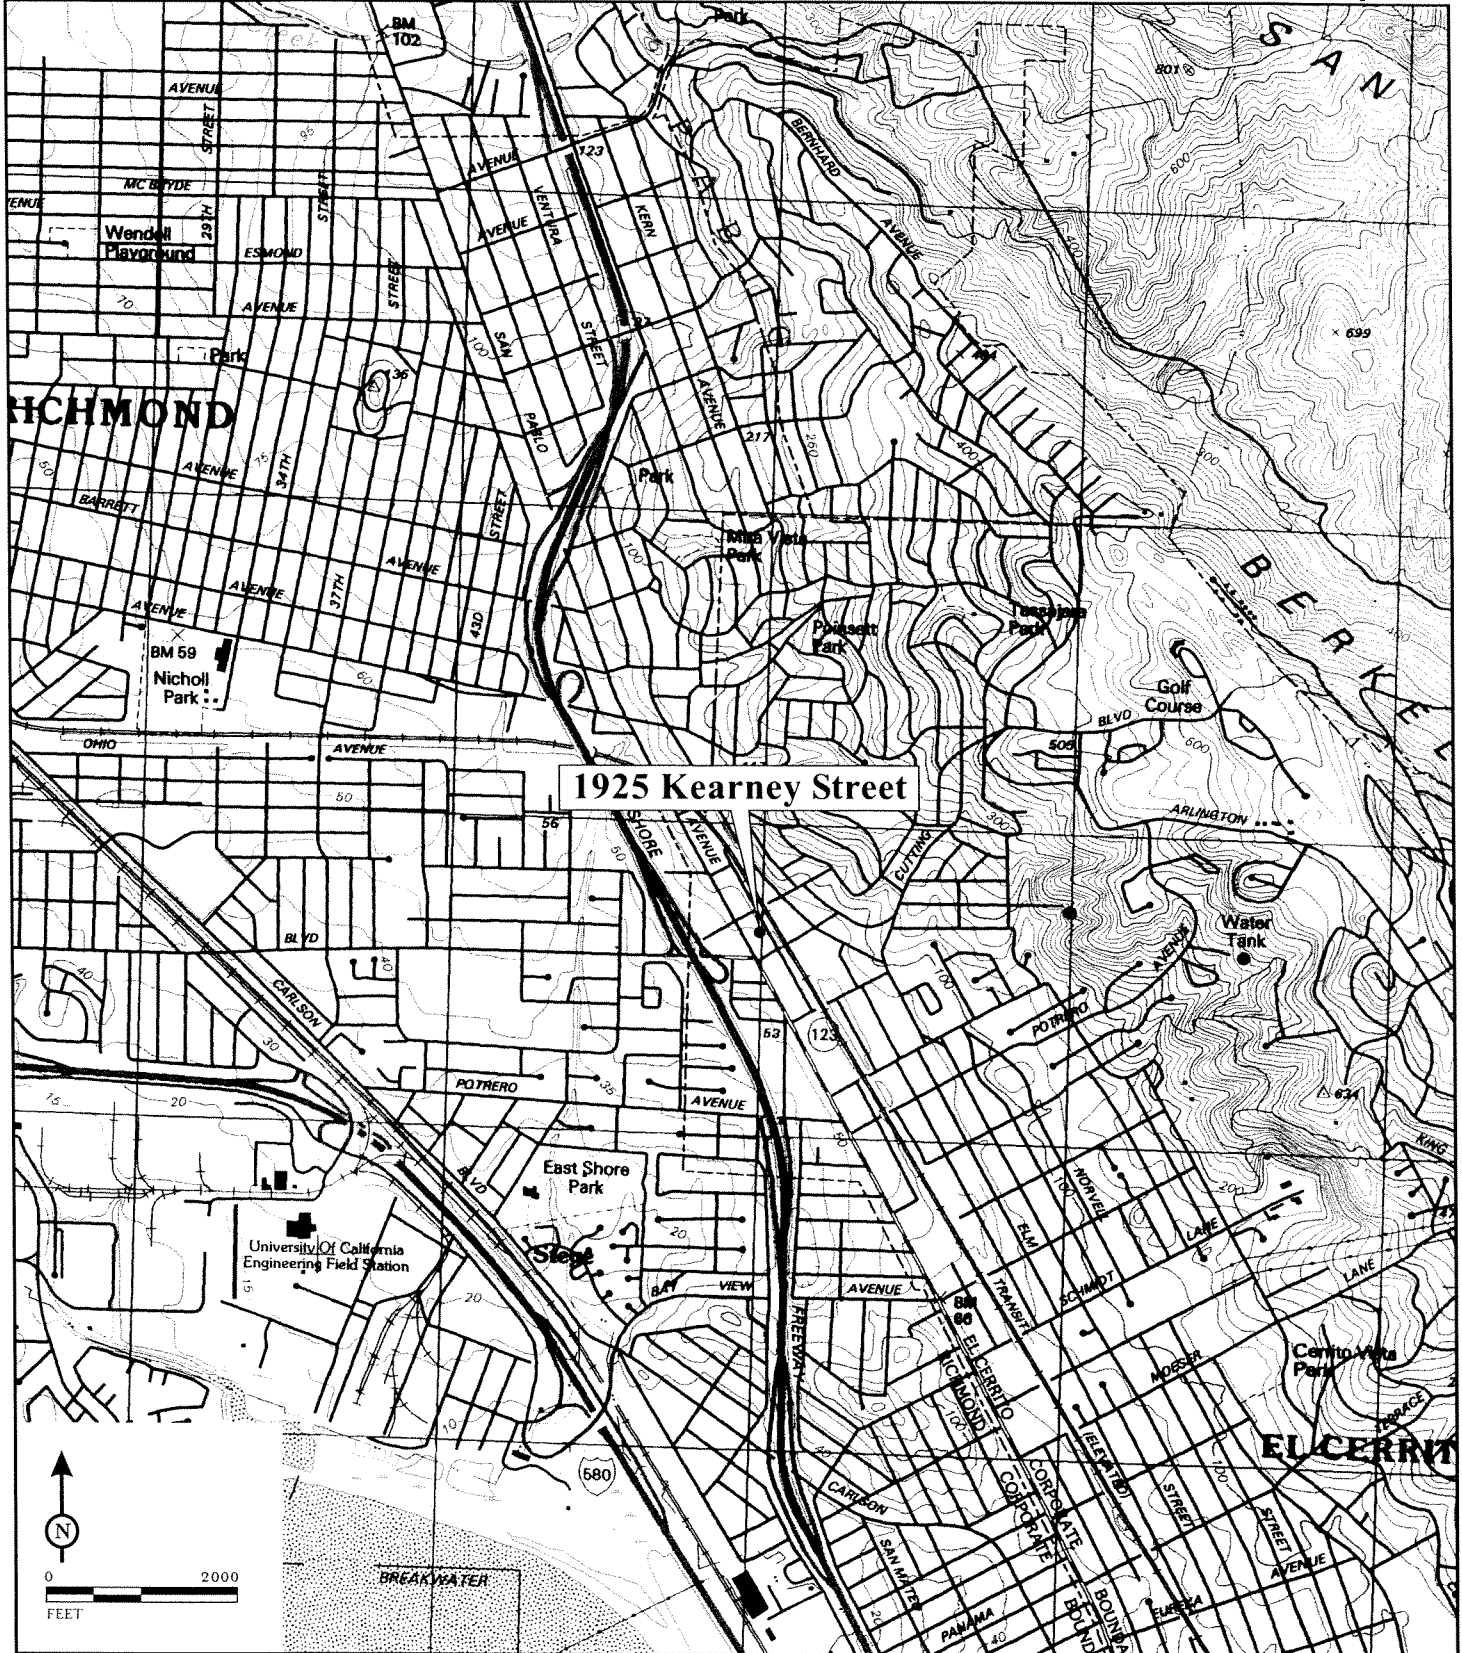

State of California – The Resources Agency
DEPARTMENT OF PARKS AND RECREATION
LOCATION MAP

Primary #
HRI #
Trinomial

Page: 5 of 5

Resource Name: 1925 Kearney Street

Map Name: Richmond, CA

Scale: 1:24,000

Date of Map: 1995

Mayfair Market

11600 San Pablo