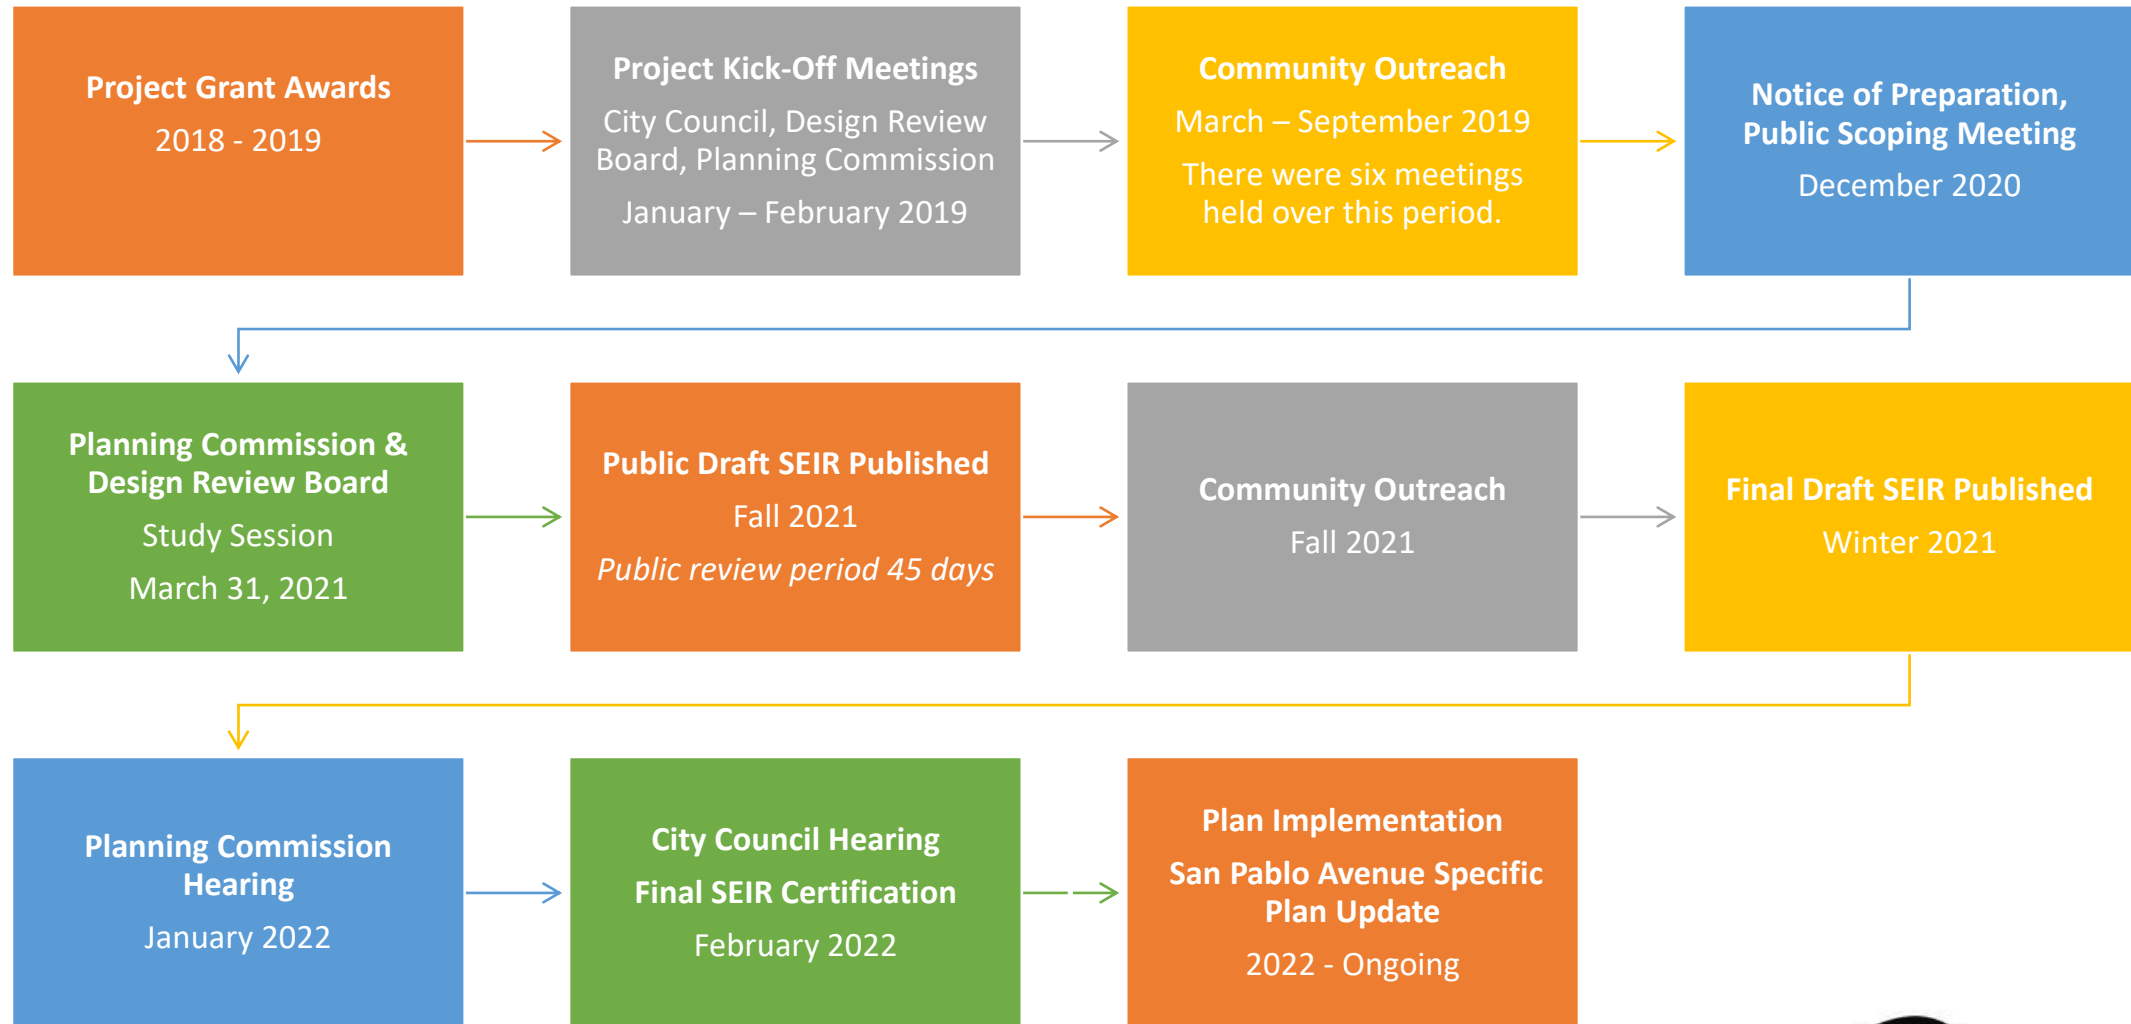

UPDATE TO THE SAN PABLO AVENUE SPECIFIC PLAN: SUPPLEMENTAL ENVIRONMENTAL IMPACT REPORT (SEIR) PROJECT SCHEDULE

Please visit www.el-cerrito.org/SPASPCurrent for past meeting materials and presentations. Community participation and input is available throughout this process and during each phase.