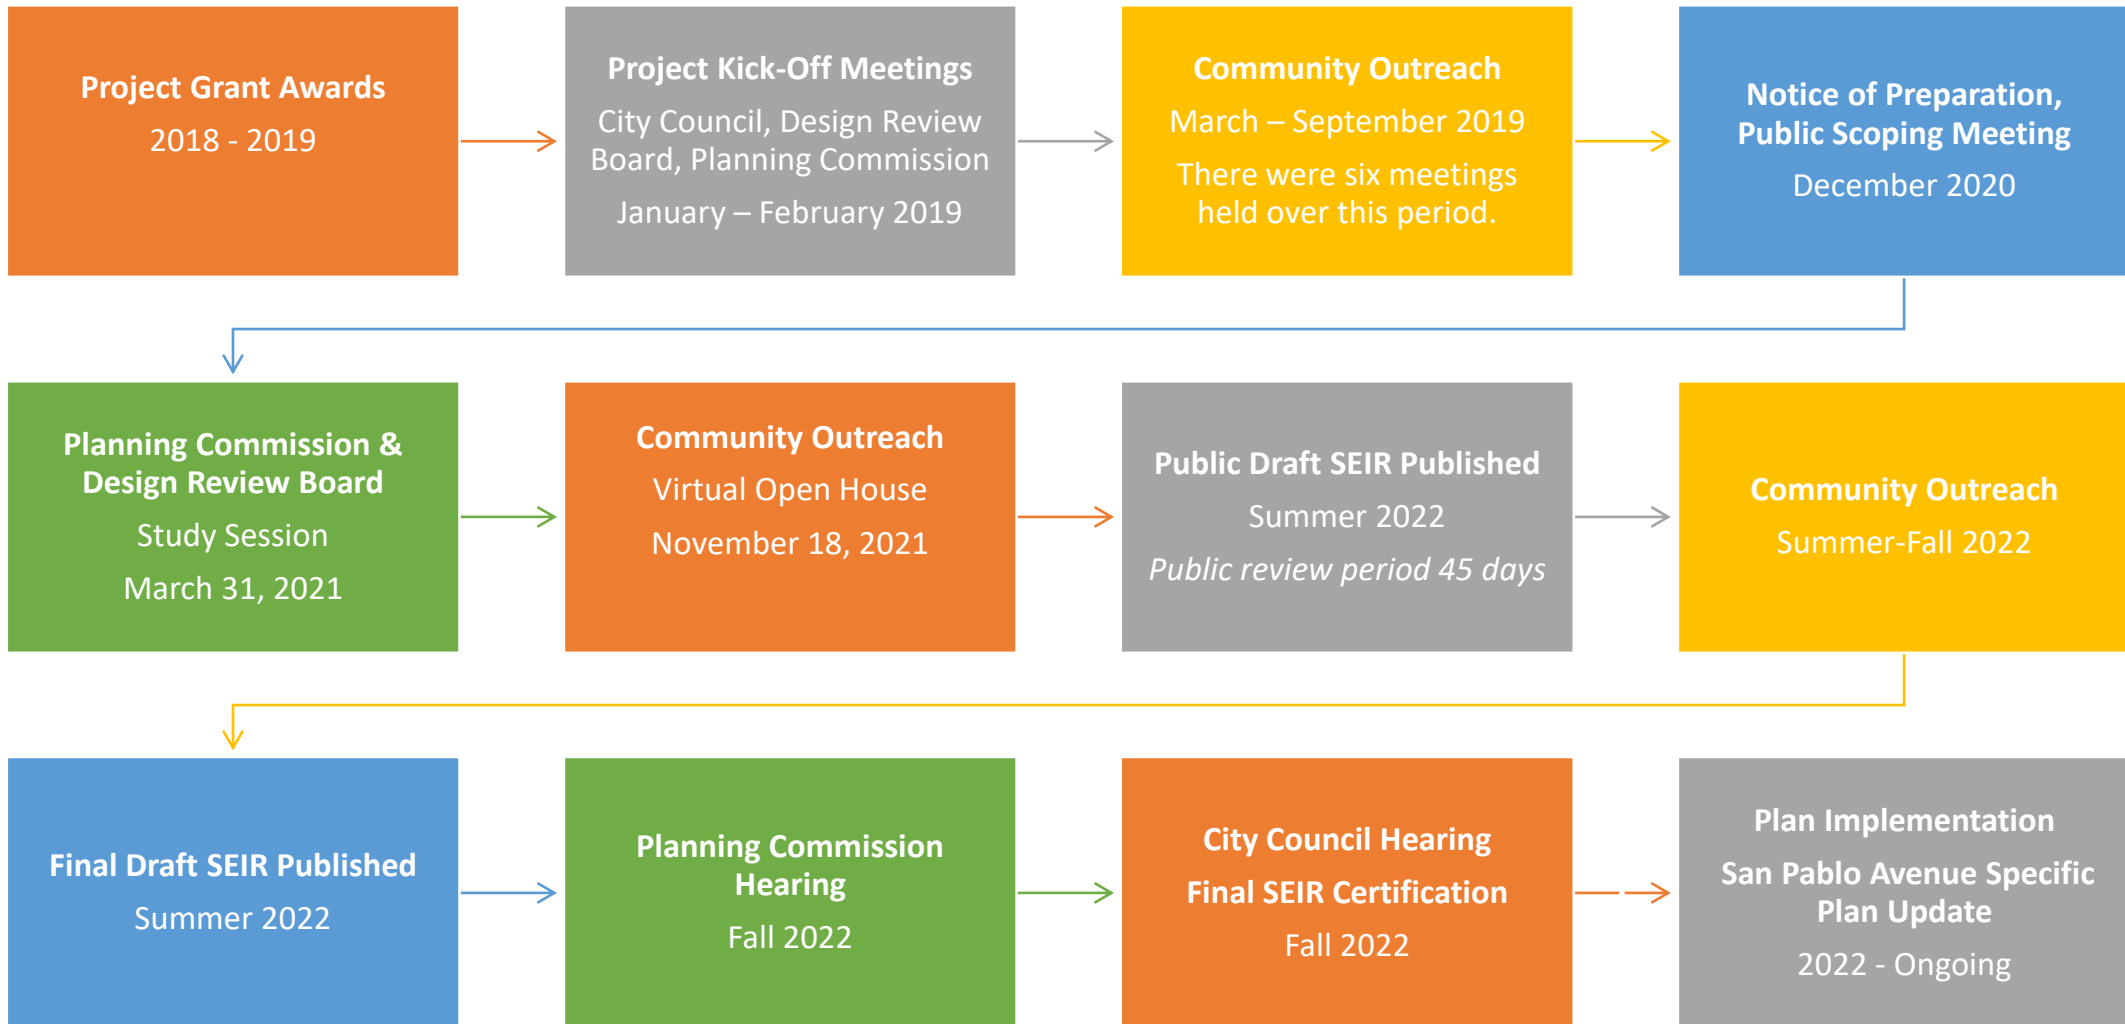

# UPDATE TO THE SAN PABLO AVENUE SPECIFIC PLAN: SUPPLEMENTAL ENVIRONMENTAL IMPACT REPORT (SEIR) PROJECT SCHEDULE

Please visit [www.el-cerrito.org/SPASPCurrent](http://www.el-cerrito.org/SPASPCurrent) for past meeting materials and presentations. Community participation and input is available throughout this process and during each phase.